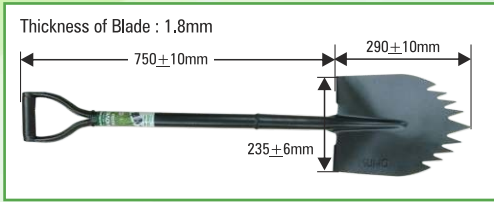

Newly Introduced

Teeth Shovels 1st Time in INDIA