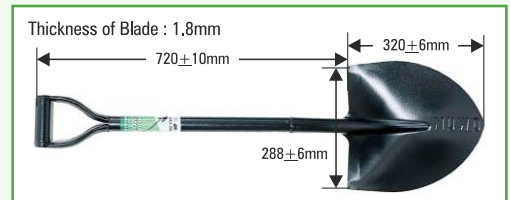

Thickness of Blade : 1.8mm

Model No. : MUWO Spade D

Packing : 40 Pcs. per Bag. **Rate :** MRP Rs. 300/Pcs.

Model No. : MUWO Baby Round Shovel

Packing : 12 Pcs. per Bundle. **Rate :** MRP Rs. 350/Pcs.

Model No. : MUWO Small Round Shovel

Packing : 12 Pcs. per Bundle. **Rate :** MRP Rs. 425/Pcs.

Model No. : Small Round Shovel with 4' Long Handle

Packing : 6 Pcs. per Bundle. **Rate :** MRP Rs. 700/Pcs.

Model No. : MUWO Big Round Shovel

Packing : 6 Pcs. per Bundle. **Rate :** MRP Rs. 735/Pcs.