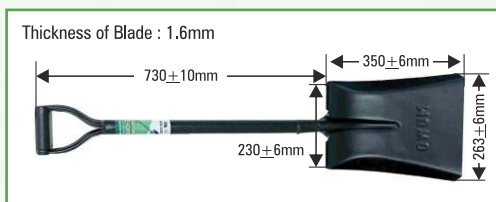

Model No. : MUWO Round-D Shovel

Packing : 6 Pcs. per Bundle. **Rate :** MRP Rs. 730/Pcs.

Model No. : MUWO Baby Square Shovel
Packing : 12 Pcs. per Bundle.
Rate : MRP Rs. 400/Pcs.

Model No. : MUWO Small Square Shovel
Packing : 6 Pcs. per Bundle.
Rate : MRP Rs. 620/Pcs.

Model No. : MUWO Small Square with L-Bend Shovel
Packing : 6 Pcs. per Bundle.
Rate : MRP Rs. 630/Pcs.

Model No. : MUWO Medium Square Shovel
Packing : 6 Pcs. per Bundle.
Rate : MRP Rs. 680/Pcs.

Model No. : MUWO Medium Square with L-Bend Shovel
Packing : 6 Pcs. per Bundle.
Rate : MRP Rs. 690/Pcs.