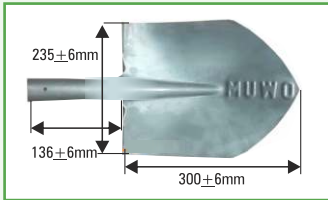

Thickness of Blade : 1.8mm

Model No. : MUWO Spade No. 1

Packing : 50 Pcs. per Bag. **Rate :** MRP Rs. 250/Pcs.

Thickness of Blade : 1.8mm

Model No. : MUWO Spade No. 2

Packing : 100 Pcs. per Bag. **Rate :** MRP Rs. 185/Pcs.