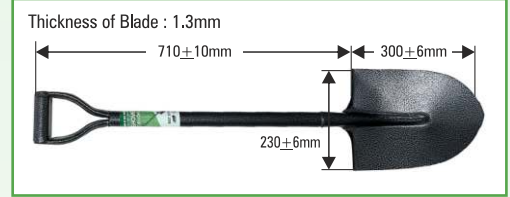

Thickness of Blade : 1.8mm

Model No. : MUWO Spade D

Packing : 40 Pcs. per Bag. **Rate :** MRP Rs. 300/Pcs.

Model No. : MUWO Baby Round Shovel

Packing : 12 Pcs. per Bundle. **Rate :** MRP Rs. 350/Pcs.

Model No. : MUWO Small Round Shovel

Packing : 12 Pcs. per Bundle. **Rate :** MRP Rs. 425/Pcs.

Model No. : Small Round Shovel with 4' Long Handle

Packing : 6 Pcs. per Bundle. **Rate :** MRP Rs. 700/Pcs.

Model No. : MUWO Big Round Shovel

Packing : 6 Pcs. per Bundle. **Rate :** MRP Rs. 735/Pcs.