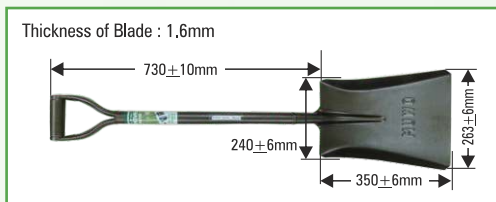

Model No. : MUWO Round-D Shovel

Packing : 6 Pcs. per Bundle. **Rate :** MRP Rs. 730/Pcs.

Model No. : MUWO Baby Square Shovel
Packing : 12 Pcs. per Bundle.
Rate : MRP Rs. 400/Pcs.

Model No. : MUWO Small Square Shovel
Packing : 6 Pcs. per Bundle.
Rate : MRP Rs. 620/Pcs.

Model No. : MUWO Small Square with L-Bend Shovel
Packing : 6 Pcs. per Bundle.
Rate : MRP Rs. 630/Pcs.

Model No. : MUWO Medium Square Shovel
Packing : 6 Pcs. per Bundle.
Rate : MRP Rs. 680/Pcs.

Model No. : MUWO Medium Square with L-Bend Shovel
Packing : 6 Pcs. per Bundle.
Rate : MRP Rs. 690/Pcs.