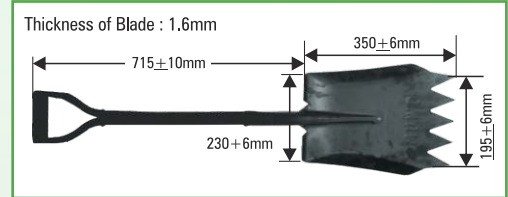

Model No. : MUWO Round Shovel with 1 Side Cutting Teeth

Packing : 6 Pcs. per Bundle. **Rate :** MRP Rs. 680/Pcs.