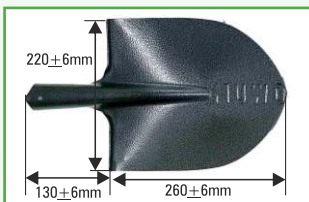

Thickness of Blade : 1.8mm

Model No. : MUWO Spade No. 3

Packing : 40 Pcs. per Bag. **Rate :** MRP Rs. 335/Pcs.

Thickness of Blade : 1.8mm

Model No. : MUWO Spade No. 4

Packing : 50 Pcs. per Bag. **Rate :** MRP Rs. 375/Pcs.

Thickness of Blade : 1.8mm

Model No. : MUWO Spade D

Packing : 40 Pcs. per Bag. **Rate :** MRP Rs. 300/Pcs.

Model No. : MUWO Baby Round Shovel

Packing : 12 Pcs. per Bundle. **Rate :** MRP Rs. 350/Pcs.

Model No. : MUWO Small Round Shovel