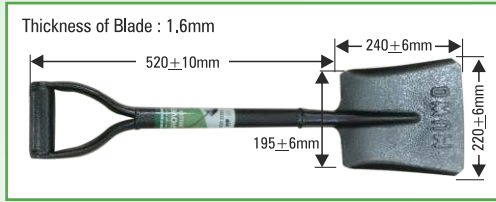

Packing : 12 Pcs. per Bundle. **Rate :** MRP Rs. 425/Pcs.

Model No. : Small Round Shovel with 4' Long Handle

Packing : 6 Pcs. per Bundle. **Rate :** MRP Rs. 700/Pcs.

Model No. : MUWO Big Round Shovel

Packing : 6 Pcs. per Bundle. **Rate :** MRP Rs. 735/Pcs.

Model No. : MUWO Round-D Shovel

Packing : 6 Pcs. per Bundle. **Rate :** MRP Rs. 730/Pcs.

Model No. : MUWO Baby Square Shovel
Packing : 12 Pcs. per Bundle.
Rate : MRP Rs. 400/Pcs.

Model No. : MUWO Small Square Shovel
Packing : 6 Pcs. per Bundle.
Rate : MRP Rs. 620/Pcs.