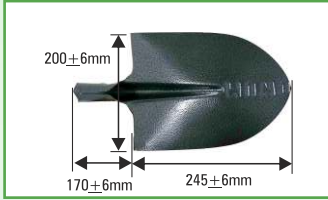

Thickness of Blade : 1.8mm

Model No. : MUWO Spade No. 1

Packing : 50 Pcs. per Bag. **Rate :** MRP Rs. 250/Pcs.