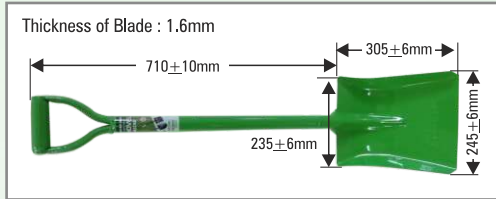

Model No. : MUWO Baby Square Shovel
Packing : 12 Pcs. per Bundle.
Rate : MRP Rs. 400/Pcs.