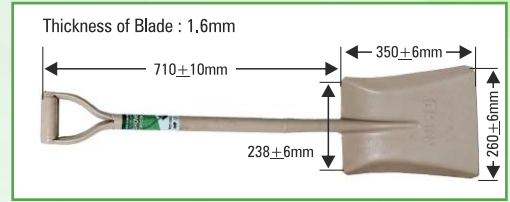

Model No. : MUWO Round-D Shovel

Packing : 6 Pcs. per Bundle. **Rate :** MRP Rs. 730/Pcs.

Model No. : MUWO Baby Square Shovel
Packing : 12 Pcs. per Bundle.
Rate : MRP Rs. 400/Pcs.

Model No. : MUWO Small Square Shovel
Packing : 6 Pcs. per Bundle.
Rate : MRP Rs. 620/Pcs.

Model No. : MUWO Small Square with L-Bend Shovel
Packing : 6 Pcs. per Bundle.
Rate : MRP Rs. 630/Pcs.

Model No. : MUWO Medium Square Shovel
Packing : 6 Pcs. per Bundle.
Rate : MRP Rs. 680/Pcs.

Model No. : MUWO Medium Square with L-Bend Shovel
Packing : 6 Pcs. per Bundle.
Rate : MRP Rs. 690/Pcs.