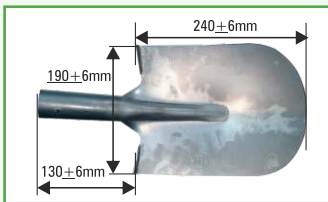

Thickness of Blade : 1.8mm

Model No. : MUWO Spade No. 1

Packing : 50 Pcs. per Bag. **Rate :** MRP Rs. 250/Pcs.

Thickness of Blade : 1.8mm

Model No. : MUWO Spade No. 2

Packing : 100 Pcs. per Bag. **Rate :** MRP Rs. 185/Pcs.

Thickness of Blade : 1.8mm

Model No. : MUWO Spade No. 3

Packing : 40 Pcs. per Bag. **Rate :** MRP Rs. 335/Pcs.

Thickness of Blade : 1.8mm

Model No. : MUWO Spade No. 4

Packing : 50 Pcs. per Bag. **Rate :** MRP Rs. 375/Pcs.