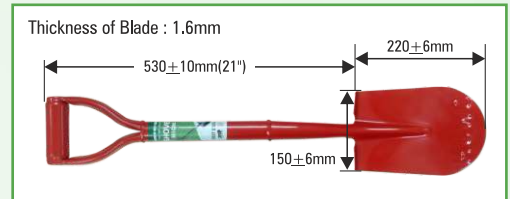

Model No. : MUWO Small Square with L-Bend Shovel
Packing : 6 Pcs. per Bundle.
Rate : MRP Rs. 630/Pcs.

Model No. : MUWO Medium Square Shovel
Packing : 6 Pcs. per Bundle.
Rate : MRP Rs. 680/Pcs.

Model No. : MUWO Medium Square with L-Bend Shovel
Packing : 6 Pcs. per Bundle.
Rate : MRP Rs. 690/Pcs.

Model No. : MUWO Big Square Shovel
Packing : 6 Pcs. per Bundle.
Rate : MRP Rs. 680/Pcs.

Model No. : MUWO Big Square with L-Bend Shovel
Packing : 6 Pcs. per Bundle.
Rate : MRP Rs. 699/Pcs.

Model No. : MUWO Baby Round-U Shovel
Packing : 12 Pcs. per Bundle.
Rate : MRP Rs. 350/Pcs.