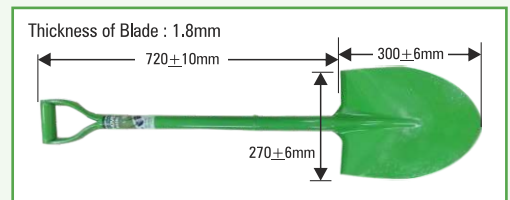

Packing : 12 Pcs. per Bundle. **Rate :** MRP Rs. 425/Pcs.

Model No. : Small Round Shovel with 4' Long Handle

Packing : 6 Pcs. per Bundle. **Rate :** MRP Rs. 700/Pcs.

Model No. : MUWO Big Round Shovel

Packing : 6 Pcs. per Bundle. **Rate :** MRP Rs. 735/Pcs.

Model No. : MUWO Round-D Shovel

Packing : 6 Pcs. per Bundle. **Rate :** MRP Rs. 730/Pcs.

Model No. : MUWO Baby Square Shovel
Packing : 12 Pcs. per Bundle.
Rate : MRP Rs. 400/Pcs.

Model No. : MUWO Small Square Shovel
Packing : 6 Pcs. per Bundle.
Rate : MRP Rs. 620/Pcs.