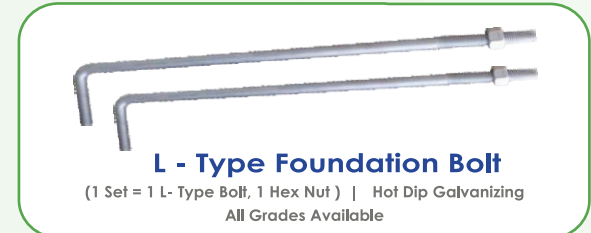

Model No. : MUWO Round Shovel with 1 Side Cutting Teeth

Packing : 6 Pcs. per Bundle. **Rate :** MRP Rs. 680/Pcs.

Model No. : MUWO Square Shovel with Sharp Teeth

Packing : 6 Pcs. per Bundle. **Rate :** MRP Rs. 1000/Pcs.

HANDLE'S LENGTH AVAILABLE : 28", 29", 32", 40", 46", 47", 48", 49"

ISO CERTIFICATES

**JOIN US AS A DEALER OR DISTRIBUTOR
FOR OUR HIGH-QUALITY SHOVELS, PROUDLY
MANUFACTURED IN INDIA.**

NEW DEALERS / DISTRIBUTORS REQUIRED