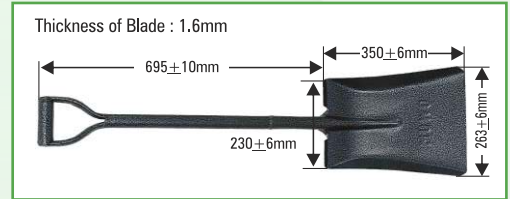

Model No. : MUWO Small Square with L-Bend Shovel
Packing : 6 Pcs. per Bundle.
Rate : MRP Rs. 630/Pcs.

Model No. : MUWO Medium Square Shovel
Packing : 6 Pcs. per Bundle.
Rate : MRP Rs. 680/Pcs.

Model No. : MUWO Medium Square with L-Bend Shovel
Packing : 6 Pcs. per Bundle.
Rate : MRP Rs. 690/Pcs.

Model No. : MUWO Big Square Shovel
Packing : 6 Pcs. per Bundle.
Rate : MRP Rs. 680/Pcs.

Model No. : MUWO Big Square with L-Bend Shovel
Packing : 6 Pcs. per Bundle.
Rate : MRP Rs. 699/Pcs.

Model No. : MUWO Baby Round-U Shovel
Packing : 12 Pcs. per Bundle.
Rate : MRP Rs. 350/Pcs.