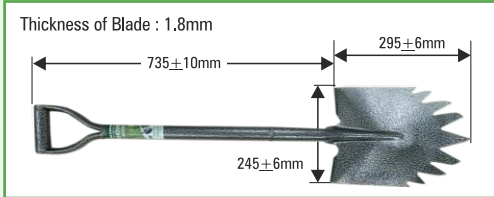

Model No. : MUWO Round Shovel with Sharp Teeth

Packing : 6 Pcs. per Bundle. **Rate :** MRP Rs. 800/Pcs.

Model No. : MUWO Round Shovel with Knife Teeth

Packing : 6 Pcs. per Bundle. **Rate :** MRP Rs. 800/Pcs.