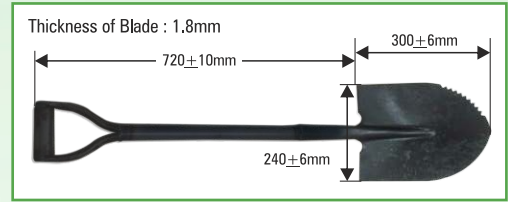

Model No. : MUWO Big Square Shovel
Packing : 6 Pcs. per Bundle.
Rate : MRP Rs. 680/Pcs.

Model No. : MUWO Big Square with L-Bend Shovel
Packing : 6 Pcs. per Bundle.
Rate : MRP Rs. 699/Pcs.

Model No. : MUWO Baby Round-U Shovel
Packing : 12 Pcs. per Bundle.
Rate : MRP Rs. 350/Pcs.

Newly Introduced

Teeth Shovels 1st Time in INDIA

Model No. : MUWO Round Shovel with Sharp Teeth

Packing : 6 Pcs. per Bundle. **Rate :** MRP Rs. 800/Pcs.

Model No. : MUWO Round Shovel with Knife Teeth

Packing : 6 Pcs. per Bundle. **Rate :** MRP Rs. 800/Pcs.

HANDLE'S LENGTH AVAILABLE : 28", 29", 32", 40", 46", 47", 48", 49"

ISO CERTIFICATES

**JOIN US AS A DEALER OR DISTRIBUTOR
FOR OUR HIGH-QUALITY SHOVELS, PROUDLY
MANUFACTURED IN INDIA.**

NEW DEALERS / DISTRIBUTORS REQUIRED