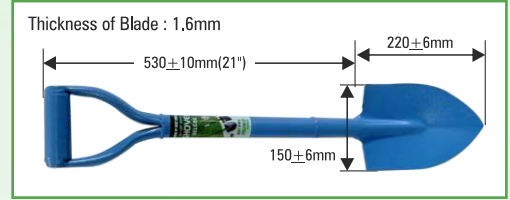

Thickness of Blade : 1.8mm

Model No. : MUWO Spade No. 3

Packing : 40 Pcs. per Bag. **Rate :** MRP Rs. 335/Pcs.

Thickness of Blade : 1.8mm

Model No. : MUWO Spade No. 4

Packing : 50 Pcs. per Bag. **Rate :** MRP Rs. 375/Pcs.

Thickness of Blade : 1.8mm

Model No. : MUWO Spade D

Packing : 40 Pcs. per Bag. **Rate :** MRP Rs. 300/Pcs.

Model No. : MUWO Baby Round Shovel

Packing : 12 Pcs. per Bundle. **Rate :** MRP Rs. 350/Pcs.

Model No. : MUWO Small Round Shovel