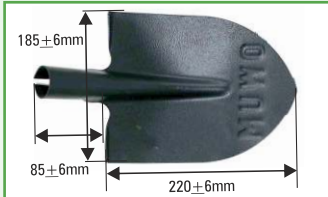

Thickness of Blade : 1.8mm

Model No. : MUWO Spade No. 2

Packing : 100 Pcs. per Bag. **Rate :** MRP Rs. 185/Pcs.