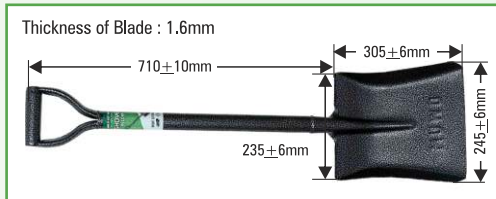

Model No. : MUWO Round-D Shovel

Packing : 6 Pcs. per Bundle. **Rate :** MRP Rs. 730/Pcs.

Model No. : MUWO Baby Square Shovel
Packing : 12 Pcs. per Bundle.
Rate : MRP Rs. 400/Pcs.

Model No. : MUWO Small Square Shovel
Packing : 6 Pcs. per Bundle.
Rate : MRP Rs. 620/Pcs.

Model No. : MUWO Small Square with L-Bend Shovel
Packing : 6 Pcs. per Bundle.
Rate : MRP Rs. 630/Pcs.

Model No. : MUWO Medium Square Shovel
Packing : 6 Pcs. per Bundle.
Rate : MRP Rs. 680/Pcs.

Model No. : MUWO Medium Square with L-Bend Shovel
Packing : 6 Pcs. per Bundle.
Rate : MRP Rs. 690/Pcs.