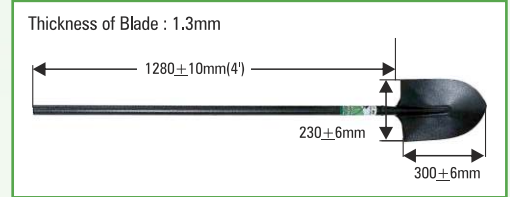

Model No. : Small Round Shovel with 4' Long Handle

Packing : 6 Pcs. per Bundle. **Rate :** MRP Rs. 700/Pcs.